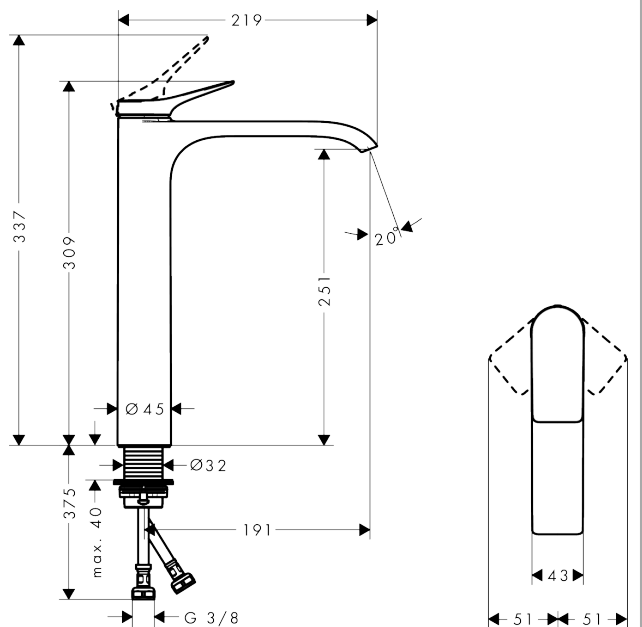

Vivenis

Single lever basin mixer 250 for wash bowls without waste set

Finish: **Matt White** Article Number: **75042700**

Description

product features

- ComfortZone: 250
- projection: 191 mm
- spout height: 251 mm
- handle variant: lever handle
- spray type: WaterfallStream
- maximum flow rate at 3 bar: 5 l/min
- ceramic cartridge
- temperature limitation adjustable
- suitable for continuous flow water heaters
- connection type: G 3/8 hose connections
- connection dimension: DN15
- EU taxonomy: max. 6 l/min - Substantial Contribution (SC) possible

Technology

Design awards

reddot winner 2021

Product image

Scale drawing

Flowchart

Vivenis

Single lever basin mixer 250 for wash bowls without waste set

Finish: **Matt White** Article Number: **75042700**

Exploded Drawing

Year of production: >06/21

Vivenis

Single lever basin mixer 250 for wash bowls without waste set

Finish: **Matt White** Article Number: **75042700**

Spare part list

Year of production: >06/21

Pos.	Description	Article Number	PC	PU
1	handle	94277700	61	1
2	screw cover	93735700	3	1
3	escutcheon	94027700	57	1
4	nut	93995000	7	1
5	O-ring 35x1,5	92114000	2	1
6	cartridge, assy	93897000	12	1
7	seal	95008000	3	1
8	O-ring 35x2	92604000	2	1
9	adapter for cartridge	98750000	4	1
10	O-Ring 30x2	98186000	1	1
11	spray former	94275000	9	1
12	connection hose 600 mm M8x0,75 G3/8	96556000	7	1
13	O-ring 6,6x1,6	93019000	1	1
14	flat seal	98749000	2	1
15	fixing set (Ø 32)	13961000	7	1
16	lever collar	97548000	1	1
a	fixation extension 35 mm	13898000	12	1