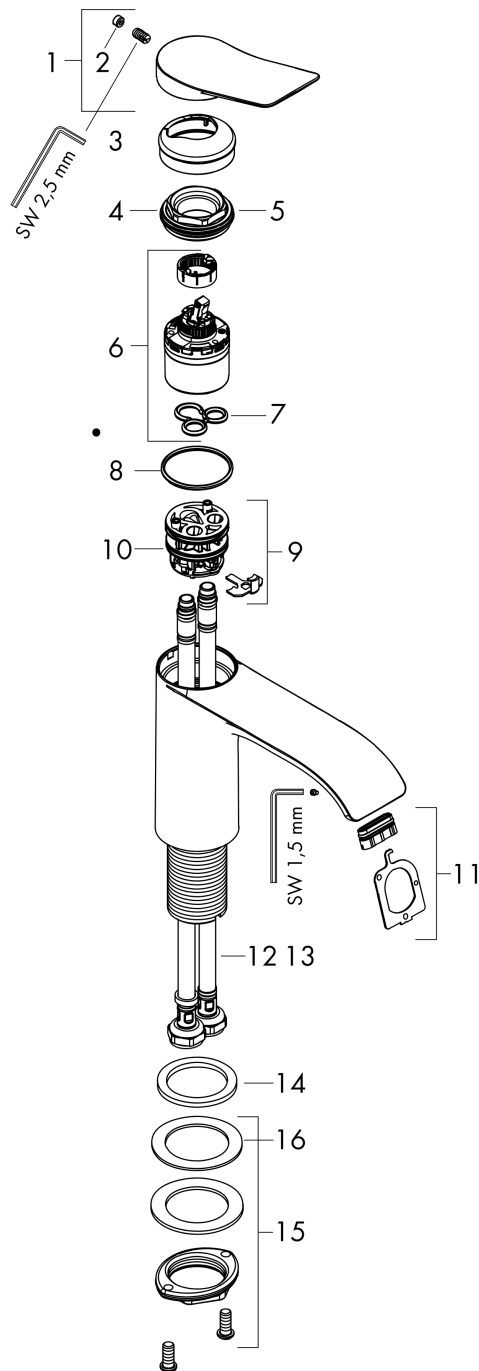

Vivenis

Single lever basin mixer 250 for wash bowls without waste set

Finish: **Matt White** Article Number: **75042700**

Description

product features

- ComfortZone: 250
- projection: 191 mm
- spout height: 251 mm
- handle variant: lever handle
- spray type: WaterfallStream
- maximum flow rate at 3 bar: 5 l/min
- ceramic cartridge
- temperature limitation adjustable
- suitable for continuous flow water heaters
- connection type: G 3/8 hose connections
- connection dimension: DN15
- EU taxonomy: max. 6 l/min - Substantial Contribution (SC) possible

Technology

Design awards

reddot winner 2021

Product image

Scale drawing

Flowchart

Vivenis

Single lever basin mixer 250 for wash bowls without waste set

Finish: **Matt White** Article Number: **75042700**

Exploded Drawing

Year of production: >06/21

Vivenis

Single lever basin mixer 250 for wash bowls without waste set

Finish: **Matt White** Article Number: **75042700**

Spare part list

Year of production: >06/21

Pos.	Description	Article Number	PC	PU
1	handle	94277700	61	1
2	screw cover	93735700	3	1
3	escutcheon	94027700	57	1
4	nut	93995000	7	1
5	O-ring 35x1,5	92114000	2	1
6	cartridge, assy	93897000	12	1
7	seal	95008000	3	1
8	O-ring 35x2	92604000	2	1
9	adapter for cartridge	98750000	4	1
10	O-Ring 30x2	98186000	1	1
11	spray former	94275000	9	1
12	connection hose 600 mm M8x0,75 G3/8	96556000	7	1
13	O-ring 6,6x1,6	93019000	1	1
14	flat seal	98749000	2	1
15	fixing set (Ø 32)	13961000	7	1
16	lever collar	97548000	1	1
a	fixation extension 35 mm	13898000	12	1