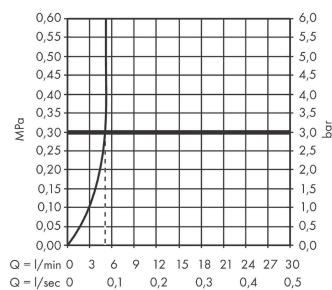

Vivenis

Single lever basin mixer 250 for wash bowls without waste set

Finish: **Matt White** Article Number: **75042700**

Description

product features

- ComfortZone: 250
- projection: 191 mm
- spout height: 251 mm
- handle variant: lever handle
- spray type: WaterfallStream
- maximum flow rate at 3 bar: 5 l/min
- ceramic cartridge
- temperature limitation adjustable
- suitable for continuous flow water heaters
- connection type: G 3/8 hose connections
- connection dimension: DN15
- EU taxonomy: max. 6 l/min - Substantial Contribution (SC) possible

Technology

Design awards

reddot winner 2021

Product image

Scale drawing

Flowchart

Vivenis

Single lever basin mixer 250 for wash bowls without waste set